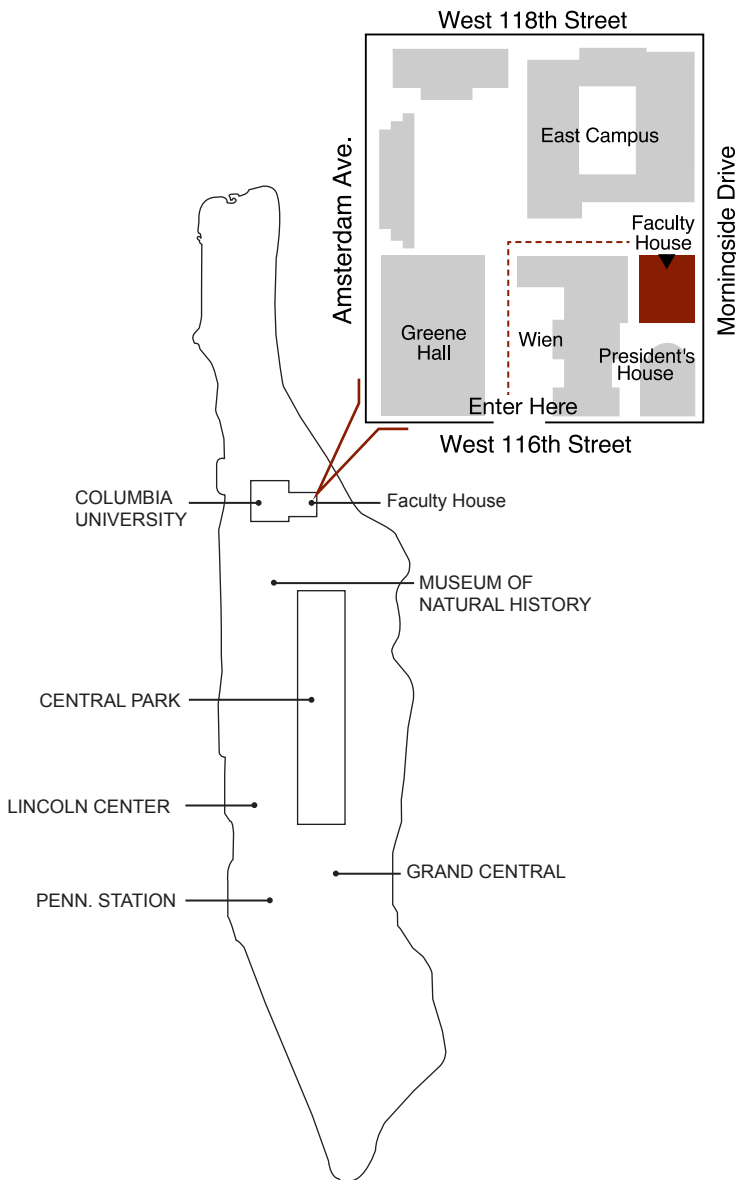

DIRECTIONS TO FACULTY HOUSE

Faculty House is located on Columbia University's East Campus at 64 Morningside Dr., north of 116th St. Just a 20-minute subway ride from Midtown Manhattan, Faculty House offers a stimulating Ivy League setting in New York, NY.

DIRECTIONS

- Follow College Walk (116th St.) across Amsterdam Ave towards Morningside Dr.
- After passing Jerome Greene Hall on the left, enter Wien courtyard through gates.
- Follow courtyard around to the right.
- Faculty House will be the last building on the right.

For disability access, follow directions above.

SUBWAY

Take #1 train to 116th St. (Columbia University) stop.

BUS

Four bus lines (M4, M11, M5 and M104) serve the Columbia/Morningside Heights area.

CAR

FROM SOUTH

- Exit the Henry Hudson Parkway at 96th St. and proceed east, crossing Broadway, & turn left (north) at the next light, Amsterdam Ave.
- Proceed north on Amsterdam for 20 blocks to campus.

FROM NORTH

- Exit the Henry Hudson Parkway at 125th St. & proceed east, crossing Broadway, & turn right (south) at the next light, Amsterdam Ave.
- Proceed south on Amsterdam for nine blocks to campus.